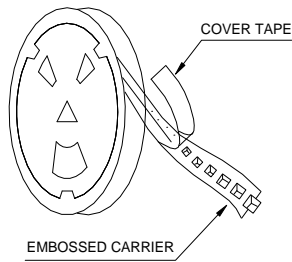

Packaging Information

• Tearing Off Force

★The force for tearing off cover tape is 10 to 120 grams in the arrow direction under the following conditions.

• DIMENSIONS & RECOMMENDED PATTERN

TYPE	DIMENSIONS / SIZE (mm)			PATTERN / SIZE (mm)		
	A	B	C	D	E	F
JPRH 0703	7.3 ± 0.2	7.3 ± 0.2	3.2 ± 0.2	1.5	4.8	2.2

• TAPE DIMENSION & REEL DIMENSION

REEL DIMENSION

TYPE	TAPE / SIZE (mm)							REEL 13"×16mm			
	Ao	Bo	Ko	P	F	W	t	A	B	C	D
0703	7.7 ± 0.1	7.7 ± 0.1	4.7 ± 0.1	12.0 ± 0.1	7.5 ± 0.1	16 ± 0.3	0.35 ± 0.05	16.5 ± 0.2	100 ± 0.5	13.2 ± 0.3	330 ± 1.0