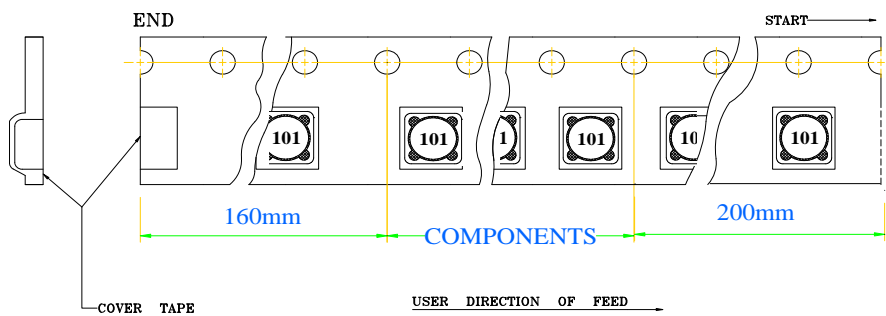

Packaging Information

• Tearing Off Force

★The force for tearing off cover tape is 10 to 120 grams in the arrow direction under the following conditions.

• DIMENSIONS & RECOMMENDED PATTERN

TYPE	DIMENSIONS / SIZE (mm)			PATTERN / SIZE (mm)		
	A	B	C	D	E	F
JPRH 0703	7.3 ± 0.2	7.3 ± 0.2	3.2 ± 0.2	1.5	4.8	2.2

• TAPE DIMENSION & REEL DIMENSION

REEL DIMENSION

TYPE	TAPE / SIZE (mm)							REEL 13"×16mm			
	Ao	Bo	Ko	P	F	W	t	A	B	C	D
0703	7.7 ± 0.1	7.7 ± 0.1	4.7 ± 0.1	12.0 ± 0.1	7.5 ± 0.1	16 ± 0.3	0.35 ± 0.05	16.5 ± 0.2	100 ± 0.5	13.2 ± 0.3	330 ± 1.0

• PACKAGING QUANTITY

Type	JPRH 0703
Q'TY/Reel	1000