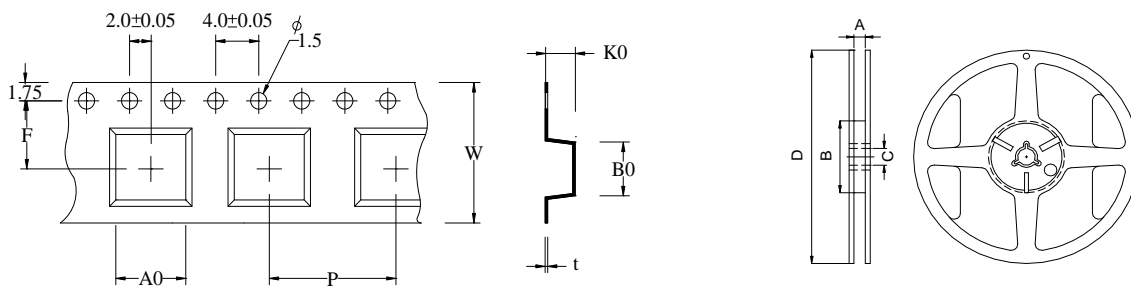

Packaging Information

• Tearing Off Force

★The force for tearing off cover tape is 10 to 120 grams in the arrow direction under the following conditions.

• DIMENSIONS & RECOMMENDED PATTERN

TYPE	DIMENSIONS / SIZE (mm)			PATTERN / SIZE (mm)		
	A	B	C	D	E	F
JPRH 0703	7.3 ± 0.2	7.3 ± 0.2	3.2 ± 0.2	1.5	4.8	2.2

• TAPE DIMENSION & REEL DIMENSION

REEL DIMENSION

TYPE	TAPE / SIZE (mm)							REEL 13"×16mm			
	Ao	Bo	Ko	P	F	W	t	A	B	C	D
0703	7.7 ± 0.1	7.7 ± 0.1	4.7 ± 0.1	12.0 ± 0.1	7.5 ± 0.1	16 ± 0.3	0.35 ± 0.05	16.5 ± 0.2	100 ± 0.5	13.2 ± 0.3	330 ± 1.0